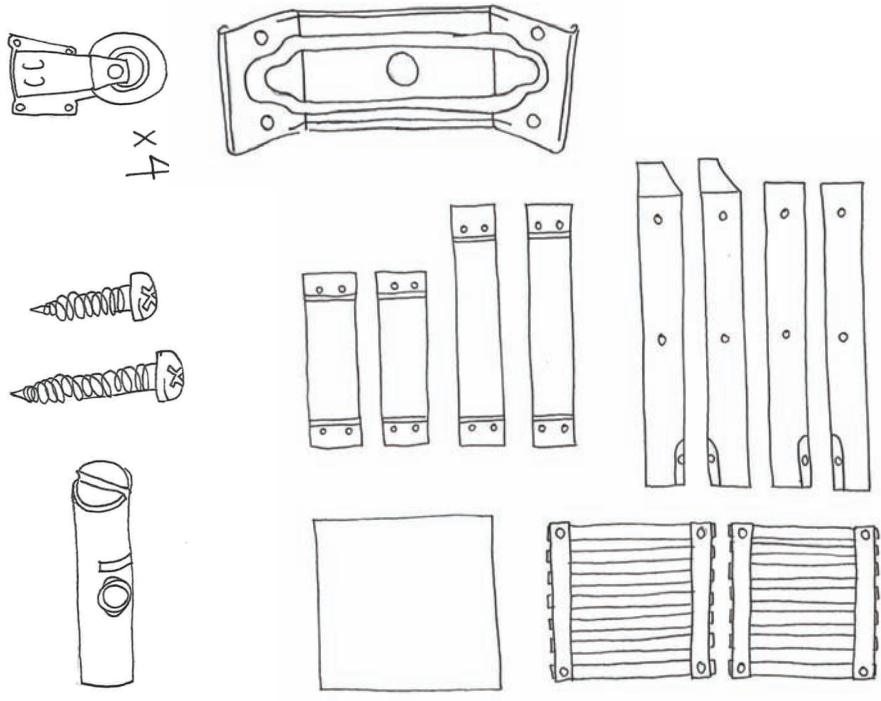

⌚ 10⁰⁰

HACK
HOW TO ~~MAKE~~ A KITCHEN TABLE
INTO A GARDEN CHAIR.

COMFORTABLE
HACKING

⌚ 10³⁰

⊙ 10 15

⌚ 11¹⁵

⌚ 11³⁰

COFFEE