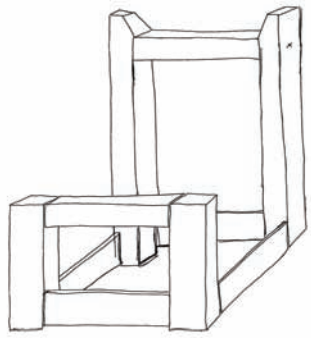

⌚ 10⁰⁰

HACK
HOW TO ~~MAKE~~ A KITCHEN TABLE
INTO A GARDEN CHAIR.

COMFORTABLE
HACKING

⌚ 10³⁰

⊙ 10 15

⌚ 11¹⁵

⌚ 11³⁰

COFFEE

LUNCH

⌚ 13⁰⁰

⌚ 14²⁰

CIGARETTE

🕒 14²⁵

SARA KIER

KRABBESHOLM HØJSKOLE
DESIGN F11

SARAKIERANDERSEN@GMAIL.COM