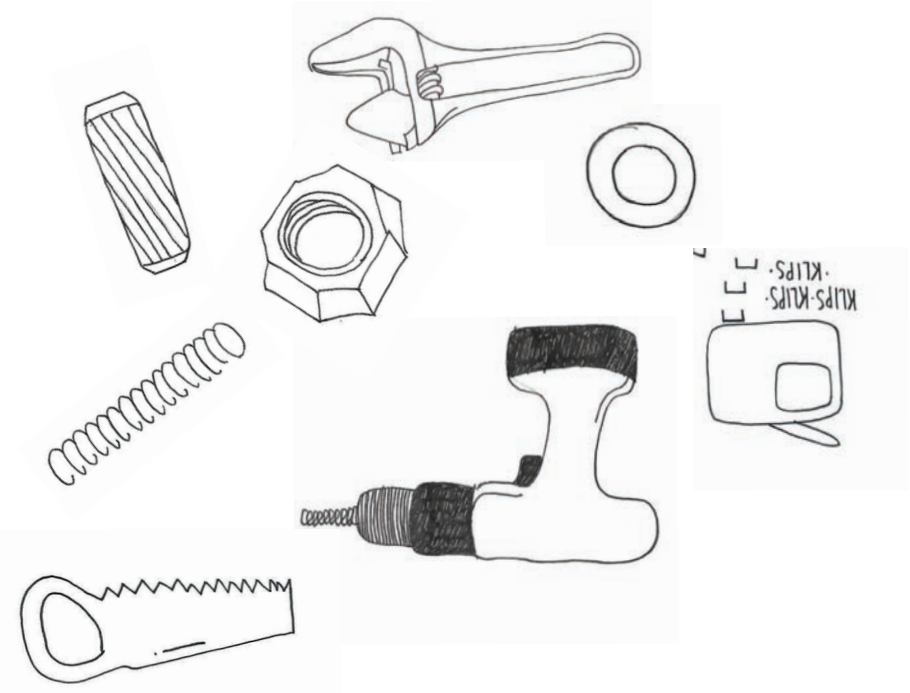

⌚ 10⁰⁰

HACK
HOW TO ~~MAKE~~ A KITCHEN TABLE
INTO A GARDEN CHAIR.

COMFORTABLE
HACKING

⌚ 10³⁰

⊙ 10 15

⌚ 11¹⁵

⌚ 11³⁰

COFFEE